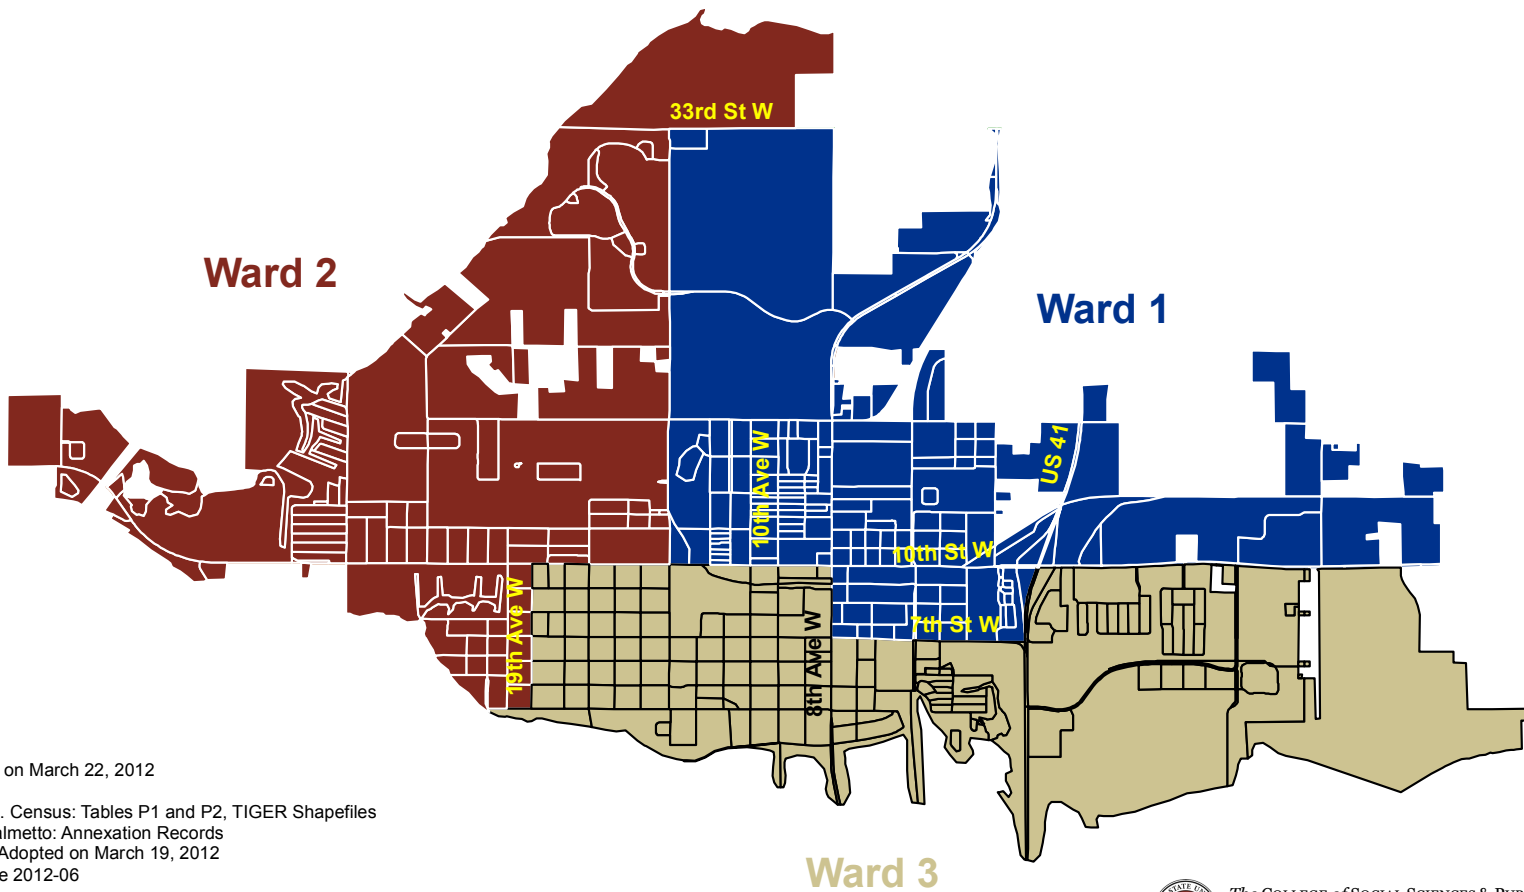

City of Palmetto Ward Boundaries

Prepared on March 22, 2012
Sources:
2010 U.S. Census: Tables P1 and P2, TIGER Shapefiles
City of Palmetto: Annexation Records
Option A Adopted on March 19, 2012
Ordinance 2012-06